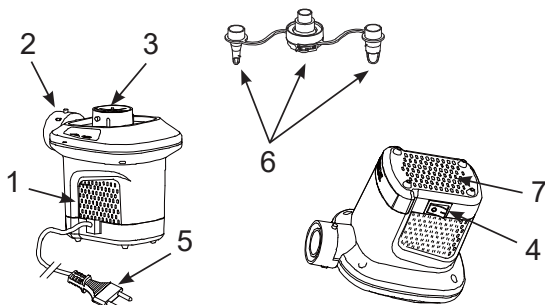

INTEX® OWNER'S MANUAL

QuickFill™ Electric Air Pump

Model AP640 220 – 240Volt ~ 50Hz 100W

READ AND FOLLOW ALL INSTRUCTIONS BEFORE USING THIS PRODUCT

! WARNING

- Adult use only.
- Do not drop unit into water or expose unit to rain or water.
- Do not direct air stream at face or body.
- Do not operate for more than 10 minutes at a time. Unplug and let cool at least 10 minutes.
- Unplug unit when not in use.
- Do not obstruct vent holes or open source.
- Do not insert objects into the inflation or deflation connector.
- The AC supply cord cannot be replaced. If the cord is damaged the appliance should be scrapped.
- To reduce the risk of electric shock, do not expose to rain. Store indoors.
- This appliance can be used by children aged from 8 years and above and persons with reduced physical, sensory or mental capabilities or lack of experience and knowledge if they have been given supervision or instruction concerning use of the appliance in a safe way and understand the hazards involved.
- Children shall not play with the appliance. Cleaning and user maintenance shall not be made by children without supervision.

FOLLOW THESE RULES AND ALL INSTRUCTIONS TO AVOID PROPERTY DAMAGE, ELECTRIC SHOCK, BURNS OR OTHER INJURY.

NAMES OF PARTS

PARTS DESCRIPTION:

1. PUMP
2. INFLATION CONNECTOR
3. DEFLATION CONNECTOR
4. SWITCH
5. AC LINE CORD
6. NOZZLES
7. VENT HOLES / SLOTS